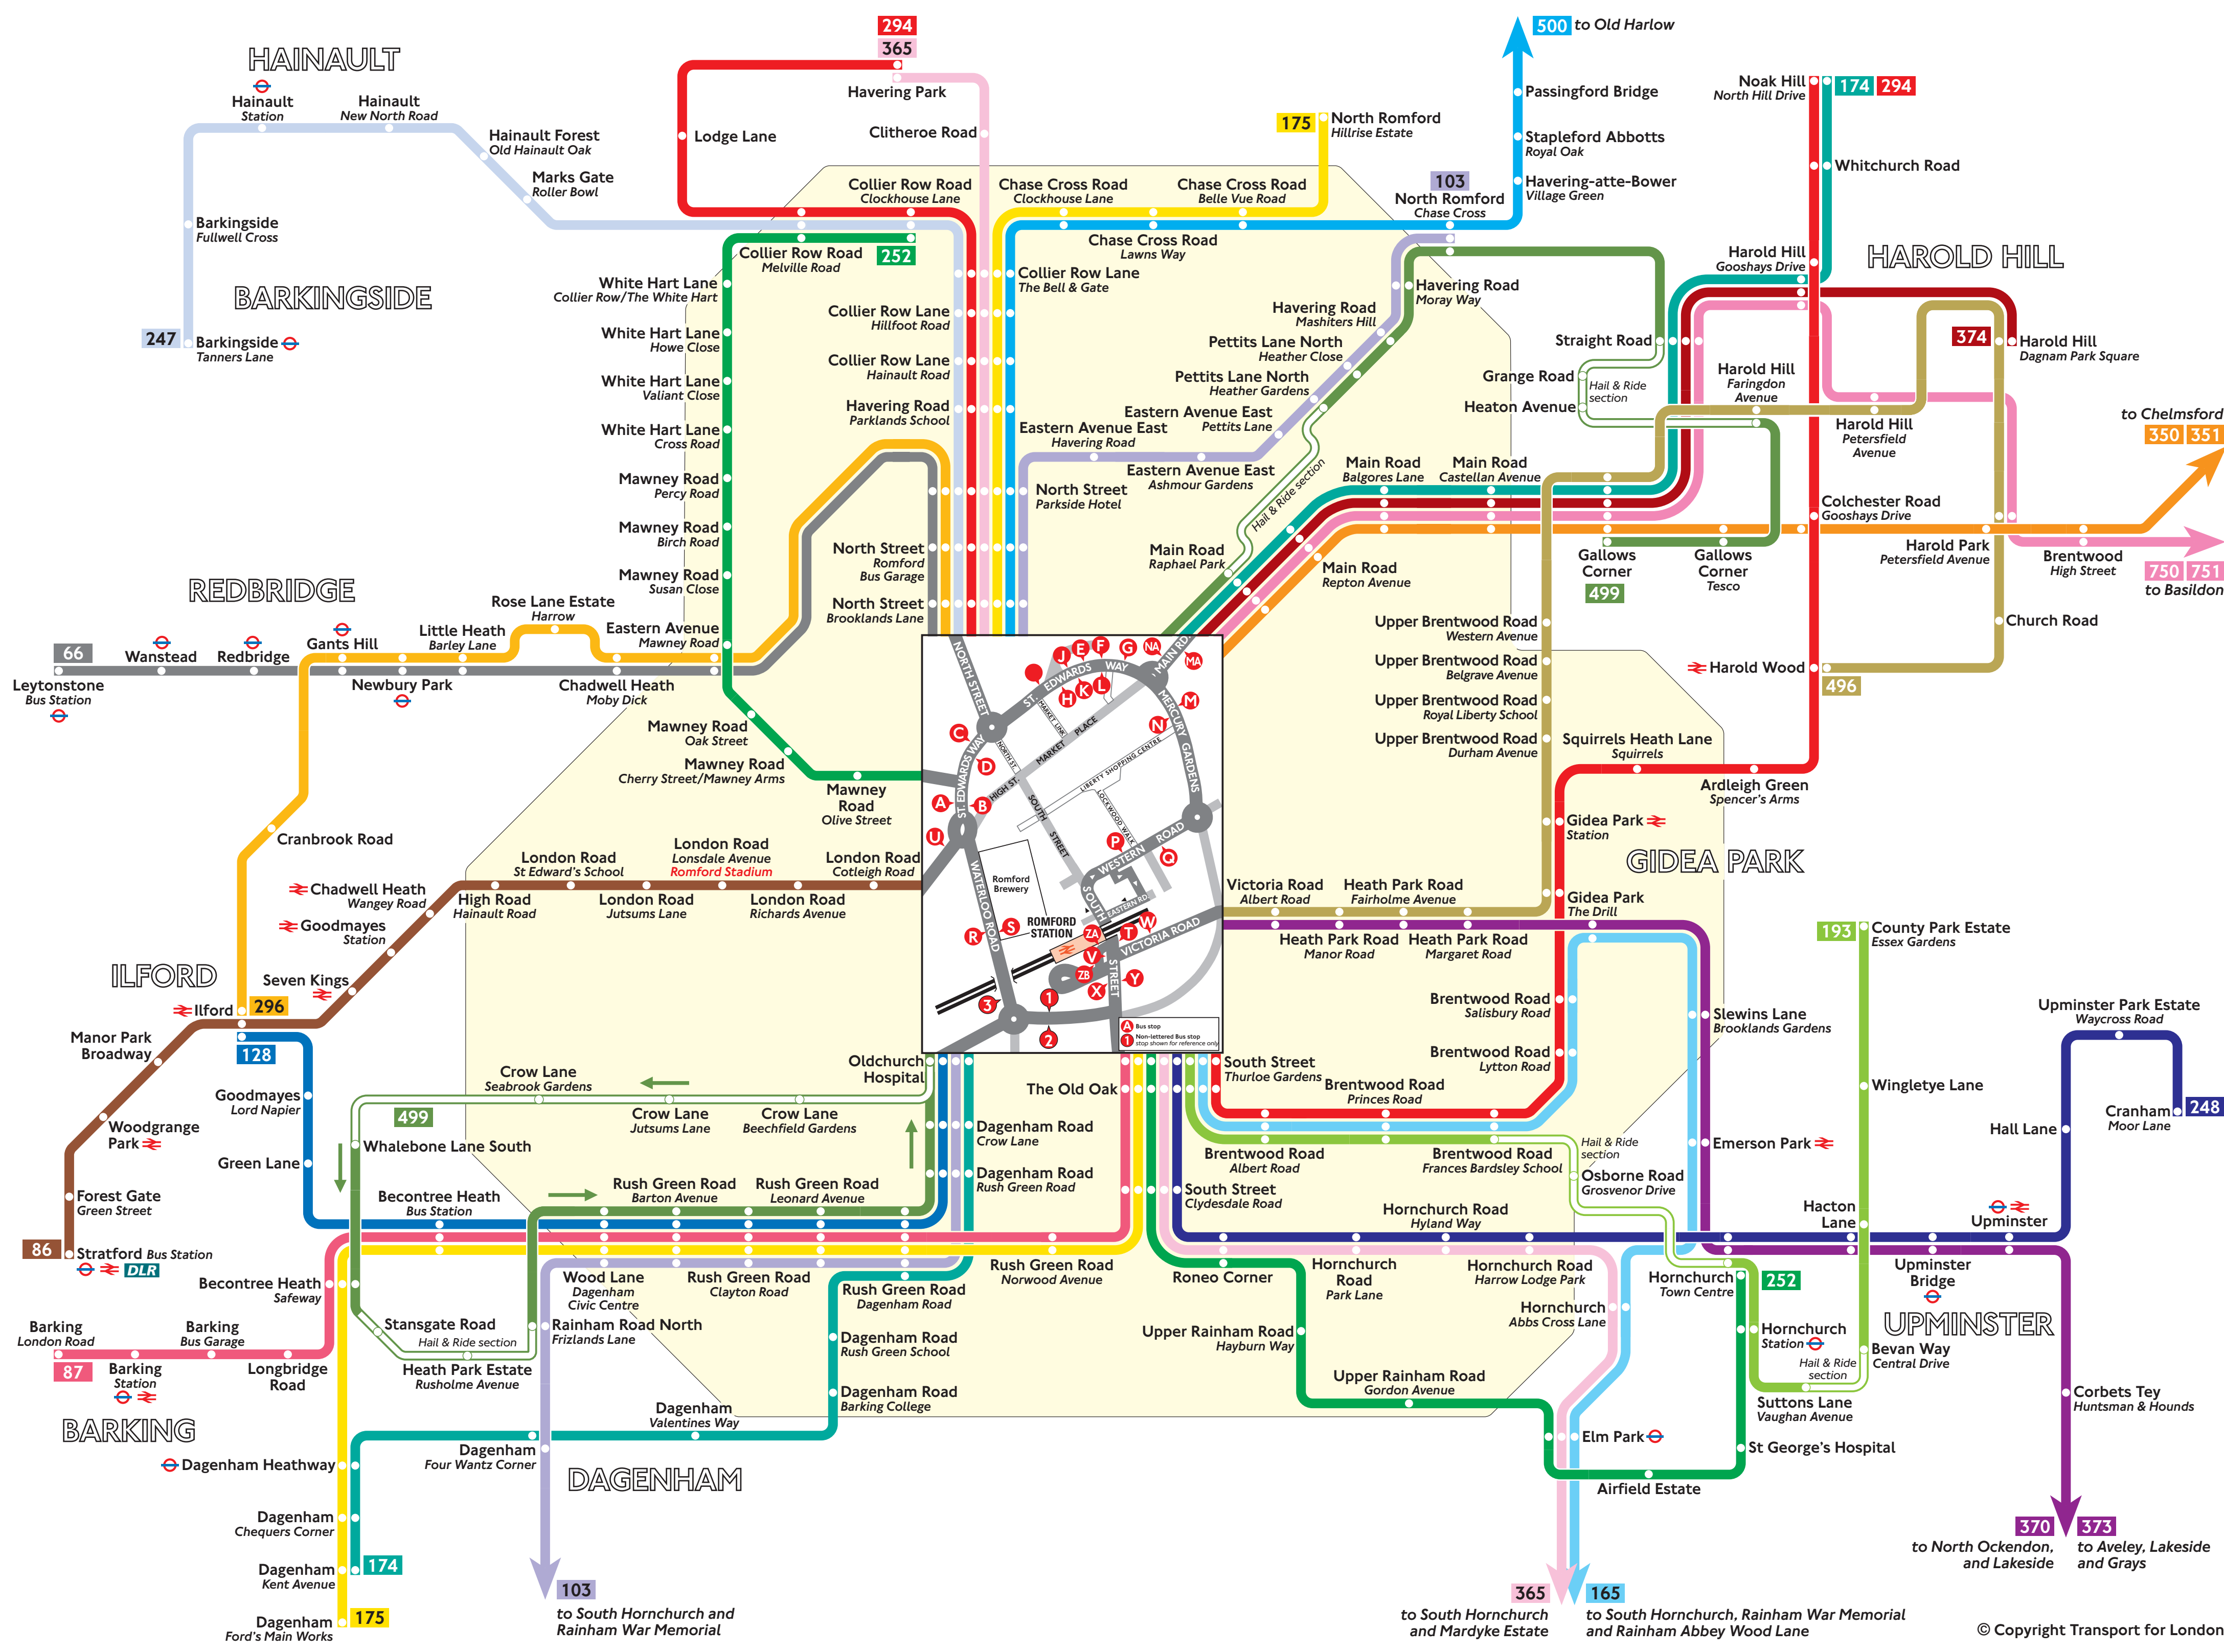

# Bus services from Romford

**Key**

- 66 Daytime routes in black
- N15 Night buses in blue
- Connections with London Underground
- Connections with National Rail
- Connections with Docklands Light Railway
- Red names indicate place of interest

Red discs show the bus stop you need for your chosen bus service. The disc appears on the top of the bus stop in the street (see map of town centre in centre of diagram). Stops 1, 2 and 3 are shown for reference only and do not appear on the bus stop. Buses do not serve stop 1 after about 2130. Buses that serve stop 1 before 2130 will serve stops 2 and 3 after 2130.

## Night buses

Bus service	Towards	Bus stop
N15	Paddington	F O T
N25	Oxford Circus	F O K H M N P 24
	Harold Hill	A C G H M N O 24